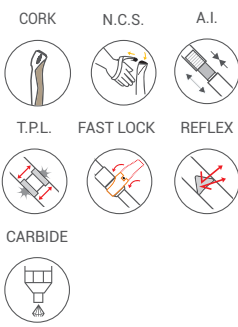

**NORDIC-REVO A.I.
ALU CARBON
Snake Carbon + Alu
700935138**

Size
227 g / 8.00 oz
105/130 cm / 42"/52"

Material
S-Carbon 100 + Alu 7075
Ø 14/16 mm

Grip
01/37 Dual Cork

Strap
02/36 NCS Comfort

Basket
03/37F TR

Tip
05/15 + 08/15
Vario Fit + Carbide

Walking pad
05/33 Sport pad

Optional
Nordic walking bag
Adjustable trekking bag

03/37 ø38

05/33

**TOUR XT F.L. A.I.
700935154**

Size
210 g / 7.40 oz
62 /130 cm / 24"/52"

Material
ALU F56 - Ø 16/14/12 mm

Grip
01/37 Dual Cork

Strap
02/36 NCS Comfort

Basket
03/37F TR

Tip
Vario Fit + Carbide
05/15 + 08/15

Walking pad
05/33 Sport pad

03/37 ø38

05/33

**STRETCH LITE A.I.
7008352490 Avio**

Size
209 g / 7.37 oz
75-130 / 30"- 52"

Material
ALU F56 - Ø16/14 mm

Grip
01/37
Dual Cork

Strap
02/36 NCS Comfort

Basket
03/37F TR

Tip
Vario Fit + Carbide
05/15 + 08/15

Walking pad
05/33 Sport pad

03/37 ø38

05/33

52 cm

Optional