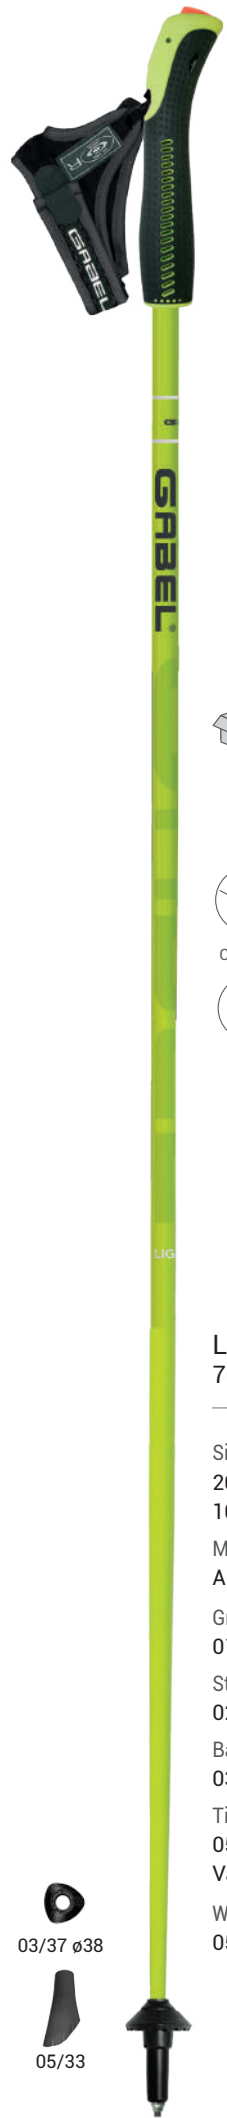

CLASSIC

EXTENSIBLE

15 PA

CARBIDE

LIGHT NCS 700934136

Size
205 g / 7.23 oz
100-130 (5 cm) / 40"-52" (2")

Material
ALU F45 - Ø 16 mm

Grip
01/25 Dual Tech Lime

Strap
02/36 NCS Comfort

Basket
03/37F TR

Tip
05/15 + 08/15
Vario Fit + Carbide

Walking pad
05/33 Sport pad

05/33