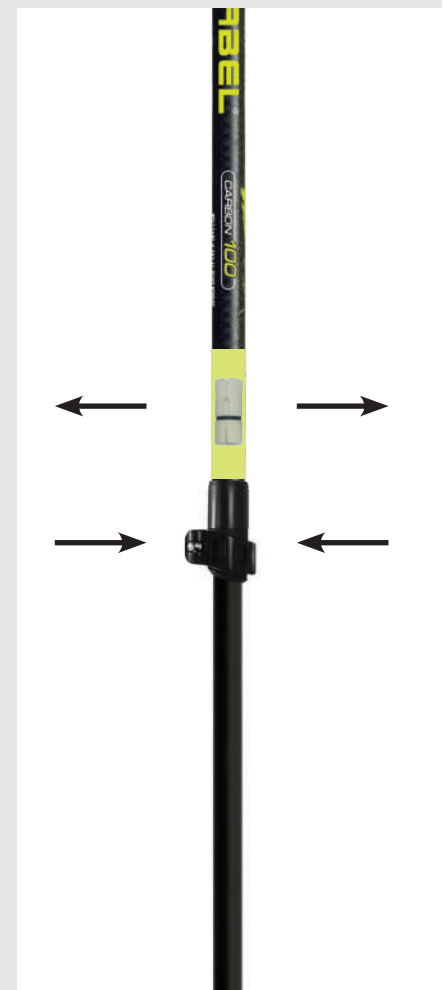

MULTI LOCKING SYSTEM

EN

In order to maximize the locking power of the models featuring the FAST LOCK, Gabel introduces the MULTI LOCKING concept that couples the locking force of the lever with the reliability of the traditional locking system with expander. The addition of an extra locking mechanism, the LITE LOCKING SYSTEM, guarantees total hold of the pole in every temperature and terrain condition.

FR

Afin de maximiser la capacité de verrouillage des modèles équipés du système FAST LOCK, Gabel introduit le concept MULTI LOCKING qui allie la force de verrouillage du levier à la fiabilité du système de verrouillage traditionnel avec extenseur. L'ajout d'un

système de verrouillage supplémentaire, le système LITE LOCKING, assure une performance maximale du bâton quelles que soient les conditions climatiques ou de terrain.

ES

Para maximizar la capacidad de bloqueo de modelos equipados con Sistema FAST LOCK, introducción de Gabel el concepto MULTI LOCKING que combina fuerza de bloqueo de la palanca con la fiabilidad del sistema de bloqueo tradicional con expansor. Añadiendo un sistema de bloqueo adicional, el sistema LITE LOCKING, asegura máximo rendimiento del baston cualesquiera que sean las condiciones del clima y del terreno.