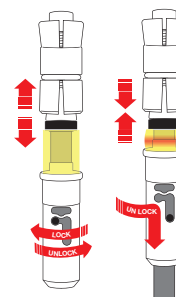

ANTI IMPACT

ANTI IMPACT
ON/OFF SPRING SYSTEM

EN

The anti-impact system patented by Gabel absorbs at its maximum and vibrations caused by the collision with the ground and eliminates the transmission of the bad vibrations (lower than 100Hz). Gabel Anti-Impact: the best confort you can ask for.

FR

Le système anti-choc breveté par Gabel absorbe au maximum les vibrations provoquées par la collision avec le sol et élimine la transmission des mauvaises vibrations (plus faibles à 100 Hz). Gabel Anti-Impact: le meilleur confort que vous puissiez demander.

ES

Anti-Impact patentado por Gabel, absorbe lo más posible el impacto del palo con el suelo, eliminando de manera efectiva la transmisión de vibraciones inferiores a 100Hz que son dañinas para la salud. Gabel Anti-Impact: el mejor confort que puedes pedir.