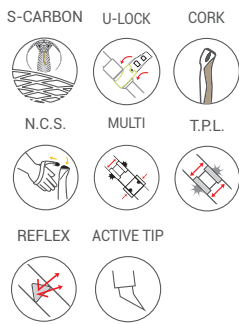

CARBON XT 3S-100 F.L.
Snake Carbon
700935142

Size
180 g / 6.35 oz
63/135 cm / 24"-54"

Material
S-Carbon 100 Ø 16/14/12 mm

Grip
01/37 Dual Cork

Strap
02/36 NCS Comfort

Tip
05/44 + 08/5
Aero+ Carbide

Walking pad
05/33 Sport pad

05/33