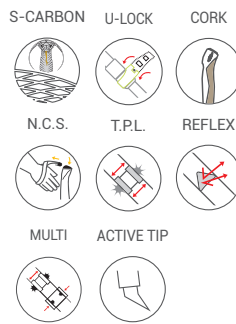

CARBON XT 2S-80 F.L.
Snake Carbon
700935149

Size
167 g / 5.89 oz
78-135 cm / 32"-54"

Material
S-Carbon 80 Ø 16/14 mm

Grip
01/37 Dual Cork

Strap
02/36 NCS Comfort

Basket
03/37F TR

Tip
05/44 + 08/5
Aero+ Carbide

Walking pad
05/33 Sport pad

05/33