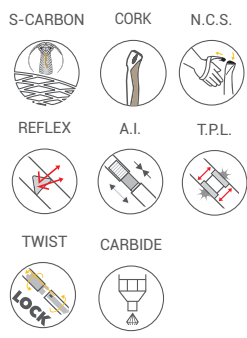

**NORDIC-REVO A.I.
ALU CARBON
Snake Carbon + Alu
700935138**

Size
227 g / 8.00 oz
105/130 cm / 42"/52"

Material
S-Carbon 100 + Alu 7075
Ø 14/16 mm

Grip
01/37 Dual Cork

Strap
02/36 NCS Comfort

Basket
03/37F TR

Tip
05/15 + 08/15
Vario Fit + Carbide

Walking pad
05/33 Sport pad

Optional
Nordic walking bag
Adjustable trekking bag

03/37 ø38

05/33