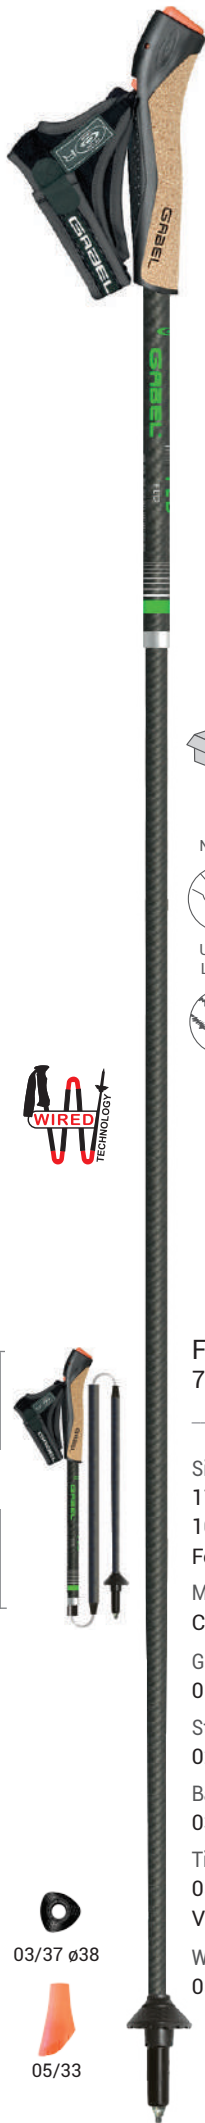

Basket  
03/37 TR

Tip  
05/15 + 08/15  
Vario Fit + Carbide

Walking pad  
05/33 Sport pad

Optional  
Adjustable trekking bag

51 cm

03/37 ø38

05/33

**FLD CARBON**  
700940080