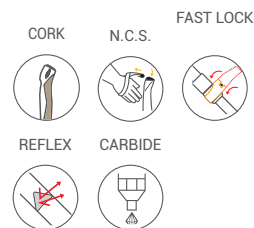

TOUR XT F.L.
700935155

1. Size
   210 g / 7.40 oz
   59-130 cm / 24"-52"
2. Material
   ALU F56 - Ø 16/14/12 mm
3. Grip
   01/37 Dual Cork
4. Strap
   02/36 NCS Comfort
5. Basket
   03/37F TR
6. Tip
   05/15 + 08/15
   Vario Fit + Carbide
7. Walking pad
   05/33 Sport pad

03/37 ø38

05/33