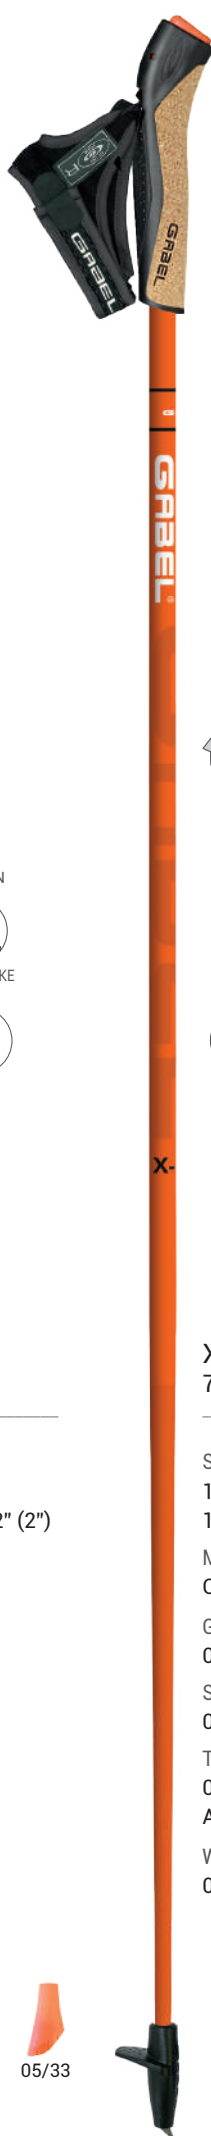

Optional

15 PA

X-5
700935114

Size
158 g / 5.57 oz
100-130 (5 cm) / 40"-52" (2")

Material
Ca 85 - Ø 16 mm

Grip
01/37
Dual Cork

Strap
02/36 NCS Comfort

Tip
05/44 + 08/16
Aero+ Dual Spike Lite

Walking pad
05/33 Sport pad

Optional
Nordic Walking bag

15 PA

X-1.35 ACTIVE
700936115

Size
165 g / 5.82 oz
100-130 (5 cm) / 40"-52" (2")

Material
Ca 35 - Ø 16 mm

Grip
01/37 Cork

Strap
02/36 NCS Comfort

Tip
05/44 + 08/5
Aero + Active carbide

Walking pad
05/33 Sport pad

15 PA

X-1.35
700936114

Size
175 g / 6.17 oz
100-130 (5 cm) / 40"-52" (2")

Material
Ca 35 - Ø 16 mm

Grip
01/25 Dual Tech

Strap
02/36 NCS Comfort

Tip
05/43 + 08/15
Aero + Carbide

Walking pad
05/33 Sport pad