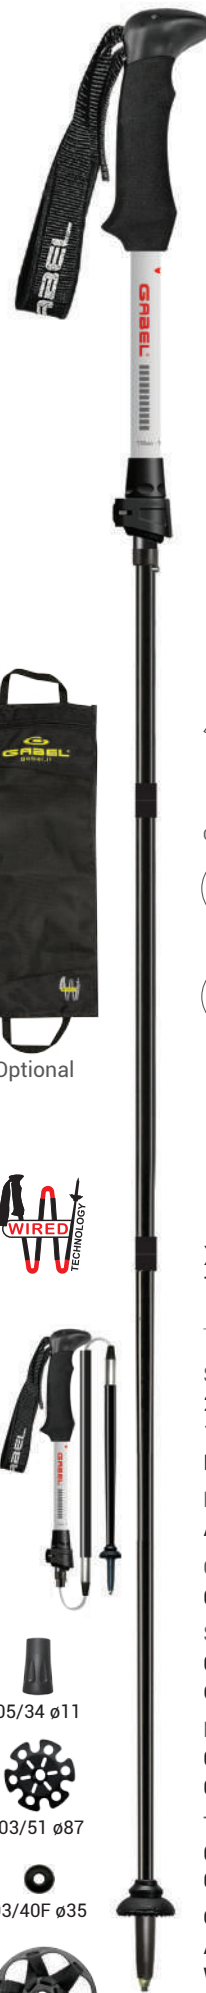

XTR ALU EF
700839273

Size
280g / 9.87 oz
110cm - 130cm / 44" - 52"
Folded Size / 37cm/15"

Material
Alu F60 - ø18/16/14mm

Grip
01/45 Ergo Fit

Strap
02/63 LG
Comfort automatic TCS

Basket
03/40F small ø35mm
03/51 large ø87mm

Tip
05/51 Carbide
05/34 Tip Protector

Optional
Adjustable trekking bag
Wired bag
Basket - 03/39 ø120