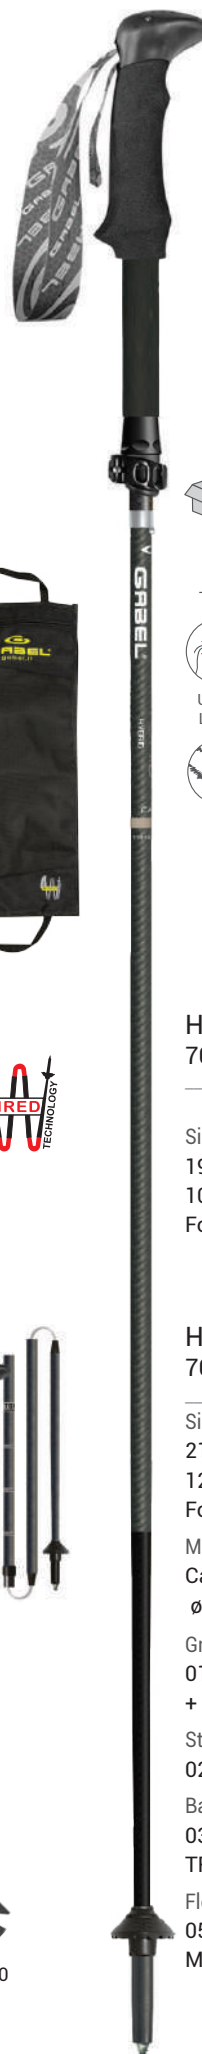

HYBRID CARBON XTS
700940040

Size
197 g / 6.94 oz
105-125 cm / 41"-49"
Folded Size 34cm/15"