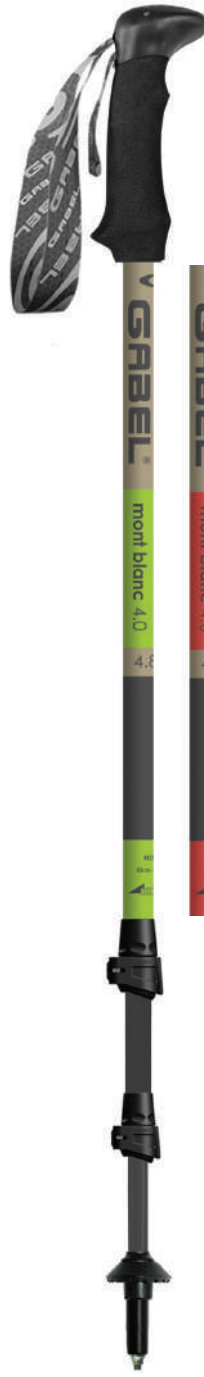

Red 700843240

24 PA

ULTRA LIGHT

FAST LOCK

SOFT

T.C.S.

ALOCS

CARBIDE

MONT BLANC 4.0
700843230 Green

Size
244g / 8.61 oz
66-142 cm / 26"-56"

Material
ALU F56 - Ø 16/14/12 mm

Grip
01/45 Ergo Fit

Strap
02/70 Tech Lite

Basket
03/37F TR

Tip
05/15 + 08/15
Vario Fit + Carbide

03/37 ø38