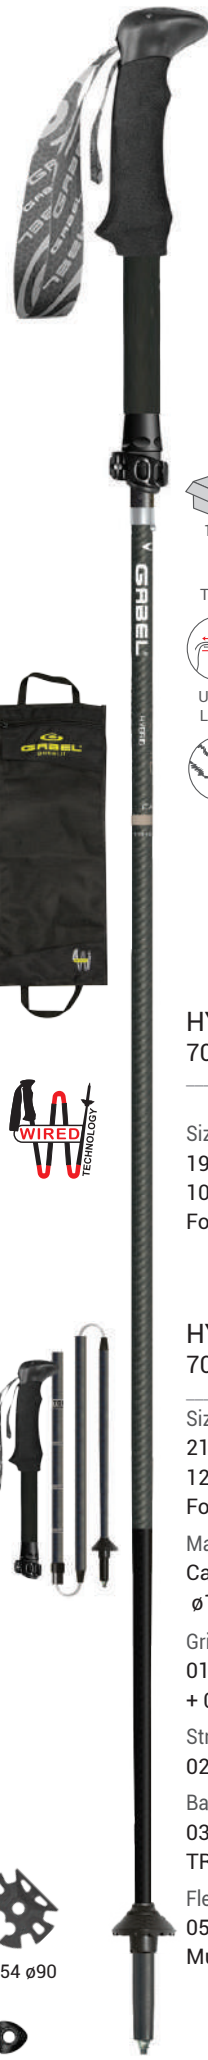

HYBRID CARBON XTS
7009400400000

Size
197 g / 6.94 oz
105-125 cm / 41"-49"
Folded Size 34cm/15"

HYBRID CARBON XTL
7009400300000

Size
212 g / 7.47 oz
120-140 cm / 47"-55"
Folded Size 36cm/17"
Material
Carbon 3K+Alu 7075
 $\varnothing$ 18/16/14 mm
Grip
01/45 Ergo Fit
+ 01/81 Foam Touring
Strap
02/70 Tech Lite
Basket
03/37F + 03/54 $\varnothing$ 90
TR + Ski Alp
Flex: Tip+Tip
05, 5 + 08/15
Multi Fit + Carbide