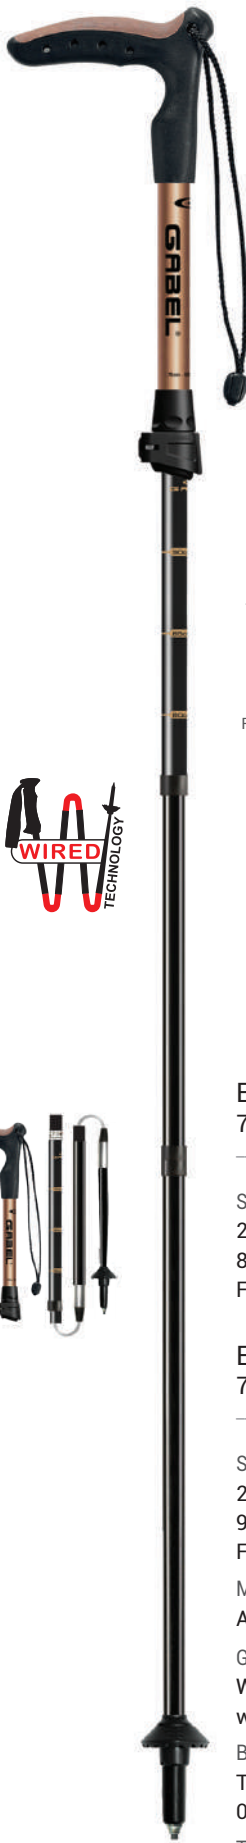

EXPLORER WIRED F.L. XTS
700848040

Size
230 g / 8.11 oz
80-95cm / 31"-38"
Folded Size / 32cm/13"

EXPLORER WIRED F.L. XTL
700848050

Size
230 g / 8.11 oz
97-110cm / 38"-44"
Folded Size / 35cm/14"

Material
ALU F56 - Ø 18/16/14 mm

Grip
Walking Dual Cork
with strap 01/33

Basket
TR
03/37 F

Tip
Vario Fit + Carbide
05/15 + 08/15
Tip protector 05/7