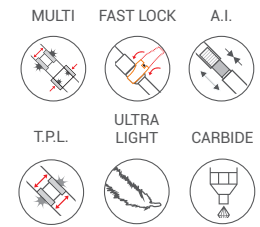

VOYAGER A.I.
700848020

Size
230 g / 8.11 oz
56-110cm / 22"-44"

Material
ALU F56 - Ø 18/16/14 mm

Grip
Walking Dual Cork
with strap 01/33

Basket
TR
03/37 F

Tip
Multi Fit + Carbide
05/5 + 08/15
Tip protector 05/7