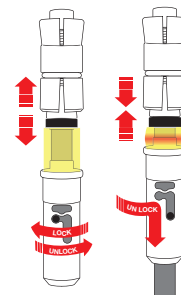

N.C.S. STRAP

1

Push the plastic edge till the end of the hole (you will hear a click).

Poussez l'extrémité en plastique jusqu'à la fin du trou (vous entendrez un clic).

Inserte completamente la cabeza de plástico de la dragonera en el agujero de la empuñadura (debes escuchar un "clic").

2

The strap is now fixed.

Maintenant la dragonne est fixée.

La dragonera ahora está arreglada a

la empuñadura.

3

Release your hand from the pole by pushing the top N.C.S. button.

Relâchez votre main du bâton en appuyant sur le bouton en haut.

Presione el botón en la parte superior de la empuñadura para liberar la dragonera.

4

Your hand is now free!

Maintenant votre main est libre!

¡Tu mano ahora está libre!

ANTI IMPACT

ANTI IMPACT
ON/OFF SPRING SYSTEM

EN

The anti-impact system patented by Gabel absorbs at its maximum and vibrations caused by the collision with the ground and eliminates the transmission of the bad vibrations (lower than 100Hz). Gabel Anti-Impact: the best comfort you can ask for.

FR

Le système anti-choc breveté par Gabel absorbe au maximum les vibrations provoquées par la collision avec le sol et élimine la transmission des mauvaises vibrations (plus faibles à 100 Hz). Gabel Anti-Impact: le meilleur confort que vous puissiez demander.

ES

Anti-Impact patentado por Gabel, absorbe lo más posible el impacto del palo con el suelo, eliminando de manera efectiva la transmisión de vibraciones inferiores a 100Hz que son dañinas para la salud. Gabel Anti-Impact: el mejor confort que puedes pedir.